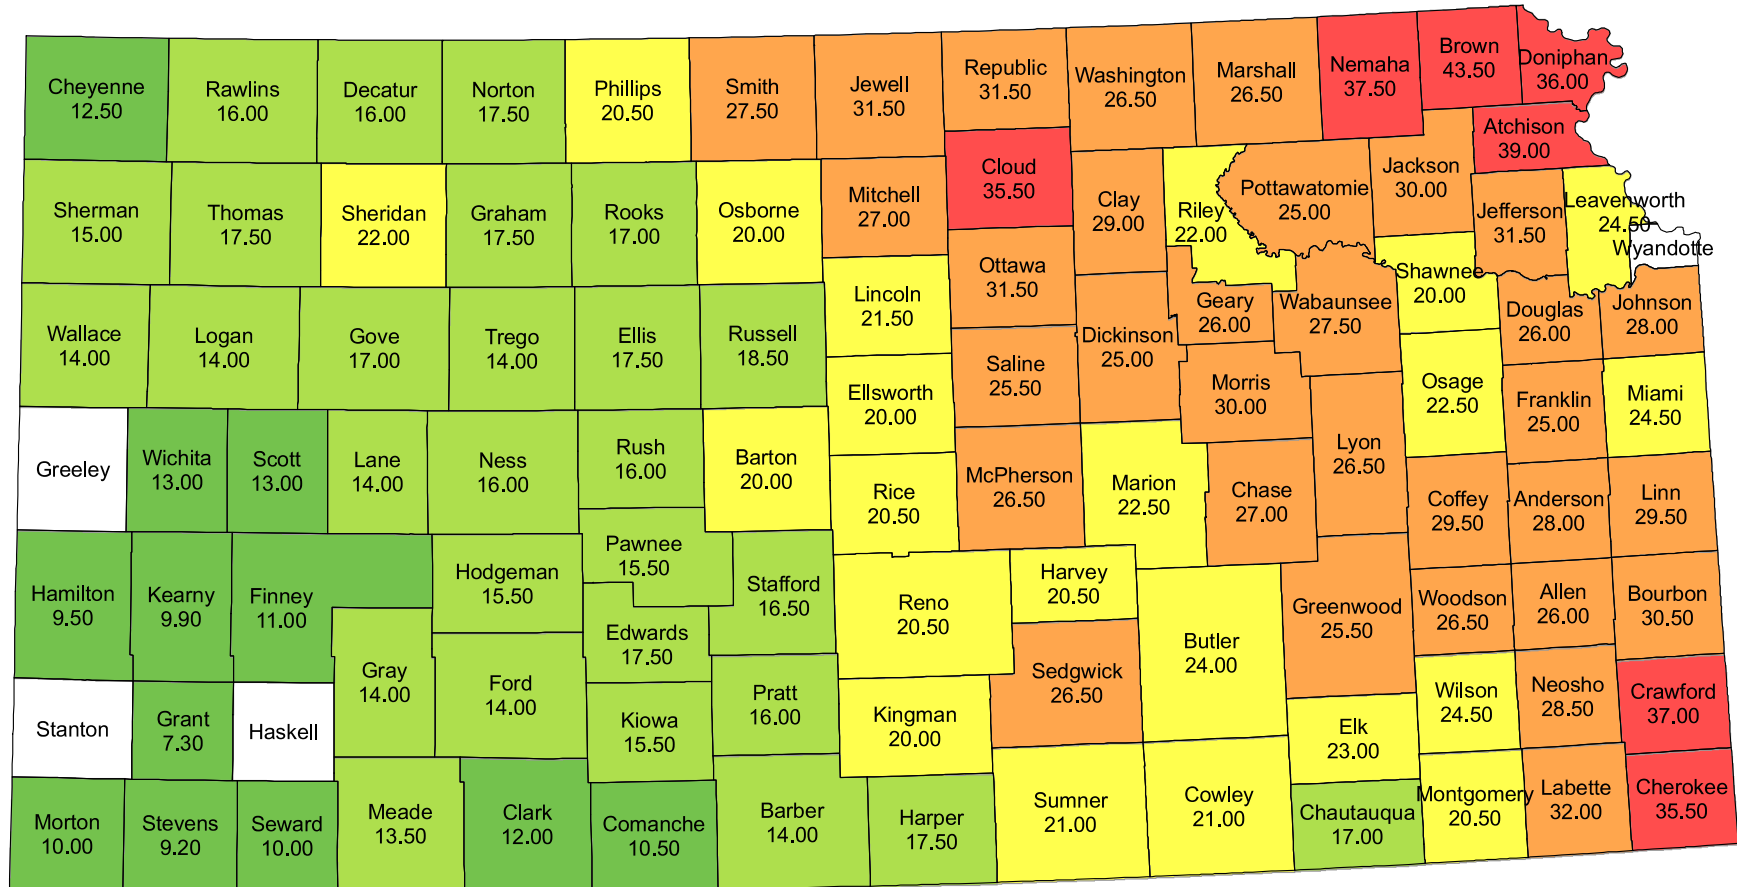

# 2022 Pasture Cash Rent Paid Per Acre Kansas

Source: USDA National Agricultural Statistics Service  
August 26, 2022