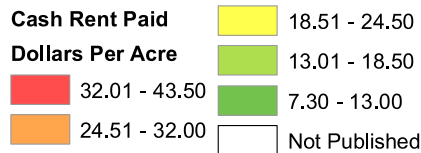

# 2022 Pasture Cash Rent Paid Per Acre Kansas

Source: USDA National Agricultural Statistics Service  
August 26, 2022